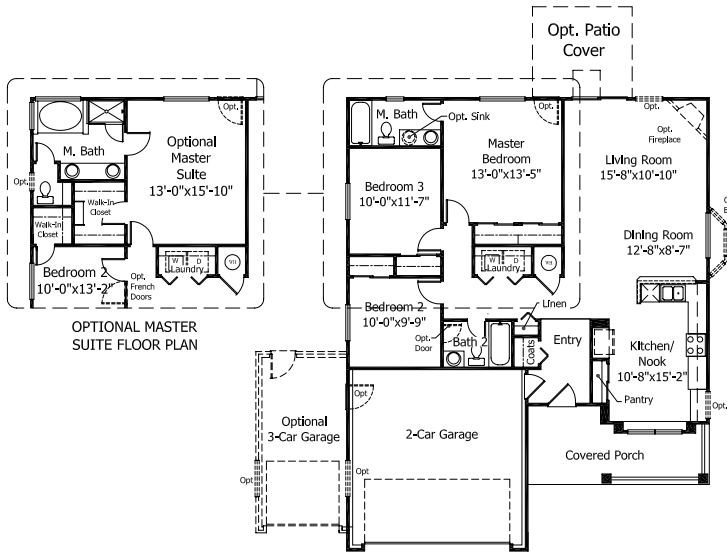

The Providence Model 882 Freedom Series

Base Plan Square Footage:*

Main Level Only: 1,309 Sq. Ft.

Total (with Crawl Space): 1,309 Sq. Ft.

Opt. Basement Level: 1,304 Sq. Ft.

Total with Opt. Basement: 2,613 Sq. Ft.

*Actual square footage may vary due to added options, chosen elevations, or amount of basement finish.

Main Level
Optional "E" Elevation

Main Level w/
Optional Basement
Optional "E" Elevation

Optional
Basement Level
With Optional Finish