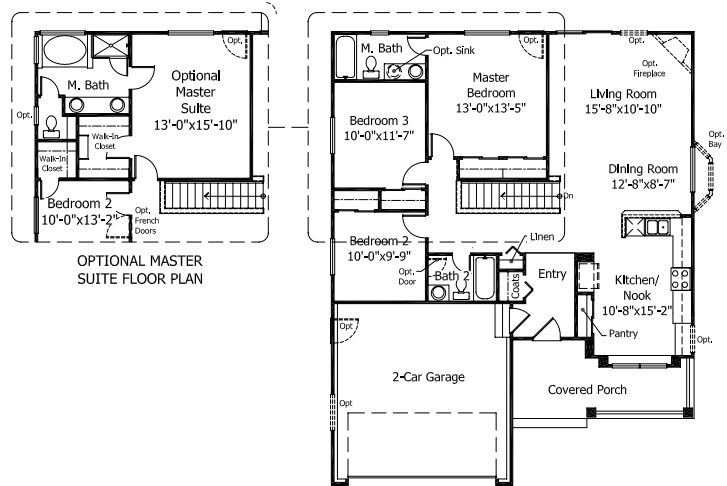

The Providence Model 882 Freedom Series

Base Plan Square Footage:*

Main Level Only: 1,309 Sq. Ft.

Total (with Crawl Space): 1,309 Sq. Ft.

Opt. Basement Level: 1,304 Sq. Ft.

Total with Opt. Basement: 2,613 Sq. Ft.

*Actual square footage may vary due to added options, chosen elevations, or amount of basement finish.

Main Level
Optional "E" Elevation

Main Level w/
Optional Basement
Optional "E" Elevation

Optional
Basement Level
With Optional Finish